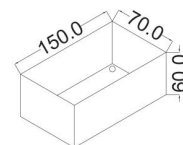

## **Series**

**LU1270R(L)**  
size: 120 x 70 x 60 cm

LU1270R(L)

length: 120  
width: 70  
Height: 60

**LX1370R(L)**  
size: 130 x 70 x 55 cm

LX1370R(L)

length: 160  
width: 80  
Height: 55

**6111L(G)**

**size: 140 x 76 x 50 cm**

6111L(G)

length: 140  
width: 76  
Height: 50

**FU1580**

size: 150 x 85 x 63 cm

**LU-38CL(R)**

size: 140 x 70 x 60 cm

size: 150 x 70 x 60 cm

size: 160 x 70 x 60 cm

size: 170 x 70 x 60 cm

**LU38-CL(R)**

length: 170/160/150

width: 70

Height: 60

**6037R(L)**

size: 150 x 88 x 60 cm

**BOO8/L(R)**

size: 155 x 85 x 53 cm

**BOO8L(R)**

length: 155  
width: 85  
Height: 53

**LG1680 R(R)**  
size: 160 x 80 x 55 cm

LG1680 R(R)

length:160  
width:80  
Height:55