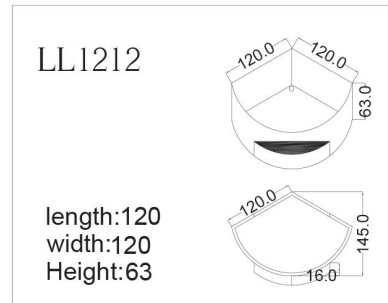

length: 170/160  
width: 70  
Height: 60

**6557L(R)**  
size: 150 x 100 x 58 cm

6557L(R)

length: 150  
width: 100  
Height: 58

**LB1212**  
size: 120 x 120 x 45 cm

LB1212

length:120  
width:120  
Height:45

# 21.

**LL1212**  
size: 120 x 120 x 63 cm

**(LB1313)**

size: 130 x 130 x 63 cm

(LB1313)

length: 130  
width: 130  
Height: 63

**LB1414**  
size: 140 x 140 x 50 cm

**LB1515**

size: 150 x 150 x 60 cm

LB1515

length:150  
width:150  
Height:60

**LG1515**  
size: 150 x 150 x 65 cm

**6121L(R)**  
size: 170 x 80 x 60 cm

6121L(R)

length:170  
width:80  
Height:60

27.