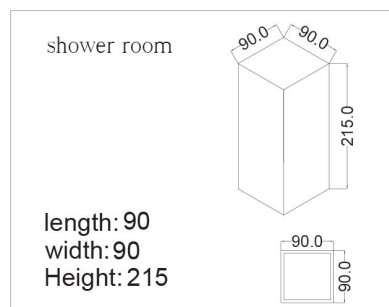

## **Series**

**LU1270R(L)**  
size: 120 x 70 x 60 cm

LU1270R(L)

length: 120  
width: 70  
Height: 60

**LX1370R(L)**  
size: 130 x 70 x 55 cm

LX1370R(L)

length: 160  
width: 80  
Height: 55

**6111L(G)**

**size: 140 x 76 x 50 cm**

6111L(G)

length: 140  
width: 76  
Height: 50

**FU1580**

size: 150 x 85 x 63 cm

**LU-38CL(R)**

size: 140 x 70 x 60 cm

size: 150 x 70 x 60 cm

## Room Series

**shower room**  
size: 90 x 90 x 215 cm

**shower enclosure tray**  
size: 90 x 90 x 215 cm

**shower enclosure**  
size: 110 x 130 x 215 cm

shower enclosure

length: 110  
width: 130  
Height: 215

**shower room**  
size: 90 x 90 x 215 cm

**shower enclosure**  
**size: 100 x 100 x 205 cm**

57.

**shower room**  
size: 90 x 90 x 215 cm

**shower enclosure tray**  
size: 90 x 90 x 215 cm

**shower enclosure**  
size: 110 x 130 x 215 cm