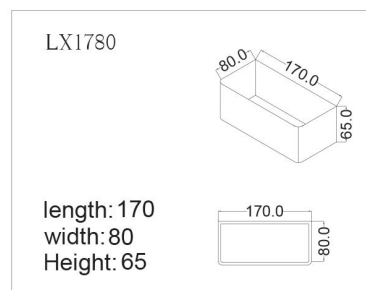

# 21.

**LL1212**  
size: 120 x 120 x 63 cm

**(LB1313)**

size: 130 x 130 x 63 cm

(LB1313)

length: 130  
width: 130  
Height: 63

**LB1414**  
size: 140 x 140 x 50 cm

**LB1515**

size: 150 x 150 x 60 cm

LB1515

length:150  
width:150  
Height:60

**LG1515**  
size: 150 x 150 x 65 cm

**6121L(R)**  
size: 170 x 80 x 60 cm

6121L(R)

length:170  
width:80  
Height:60

27.

**LG1679 L(R)**  
size: 160 x 80 x 60 cm

LG1679 L(R)

length: 160  
width: 80  
Height: 60

**LG1780**  
size: 170 x 80 x 65 cm

**LX1780**  
size: 170 x 80 x 65 cm

**BO12 R(L)**

size: 165 x 87 x 66 cm

BO12 R(L)

length:165  
width:87  
Height:66