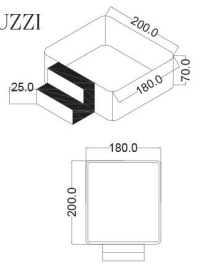

**LX1612R(L)**

size: 160 x 120 x 65 cm

size: 160 x 110 x 65 cm

LX1612R(L)

length:160  
width:120  
Height:65

**LX1813L(R)**

size: 180 x 130 x 65 cm

**LX1812**

# SPA

**Series**

**LX1616**

**size: 160 x 160 x 70 cm**

LX1616

length:160  
width:160  
Height:70

# 41.

**LX1818**  
**size: 180 x 180 x 70 cm**  
**4 person jacuzzi**  
**Two 1,5H pumps**

**LX1817**

size: 180 x 170 x 70 cm

4 person jacuzzi  
Two 1,5HP pumps

LX1817

length:180  
width:170  
Height:70

**6 PERSON JACUZZI**  
size: 180 x 200 x 70 cm  
Two 1,5HP pumps

**6 PERSON JACUZZI**  
size: 170 x 170 x 90 cm  
Two 1,5HP pumps

Best Product,  
Best Experience,  
Best feeling.

**6 PERSON JACUZZI**  
size: 180 x 200 x 70 cm  
Two 1,5HP pumps

6 PERSON JACUZZI

length: 180  
width: 200  
Height: 70