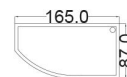

## **Series**

**LU1270R(L)**  
size: 120 x 70 x 60 cm

LU1270R(L)

length: 120  
width: 70  
Height: 60

**LX1370R(L)**  
size: 130 x 70 x 55 cm

LX1370R(L)

length: 160  
width: 80  
Height: 55

**6111L(G)**

**size: 140 x 76 x 50 cm**

6111L(G)

length: 140  
width: 76  
Height: 50

**FU1580**

size: 150 x 85 x 63 cm

**LU-38CL(R)**

size: 140 x 70 x 60 cm

size: 150 x 70 x 60 cm

size: 160 x 70 x 60 cm

size: 170 x 70 x 60 cm

**LU38-CL(R)**

length: 170/160/150

width: 70

Height: 60

**6037R(L)**

size: 150 x 88 x 60 cm

**BOO8/L(R)**

size: 155 x 85 x 53 cm

**BOO8L(R)**

length: 155  
width: 85  
Height: 53

**LG1680 R(R)**  
size: 160 x 80 x 55 cm

LG1680 R(R)

length:160  
width:80  
Height:55