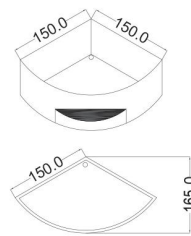

length: 170/160  
width: 70  
Height: 60

**6557L(R)**  
size: 150 x 100 x 58 cm

6557L(R)

length: 150  
width: 100  
Height: 58

# 21.

**LL1212**  
size: 120 x 120 x 63 cm

**(LB1313)**

size: 130 x 130 x 63 cm

(LB1313)

length: 130  
width: 130  
Height: 63

**LB1414**  
size: 140 x 140 x 50 cm

**LB1515**

size: 150 x 150 x 60 cm

LB1515

length:150  
width:150  
Height:60

**LG1515**  
size: 150 x 150 x 65 cm

**6121L(R)**  
size: 170 x 80 x 60 cm

6121L(R)

length:170  
width:80  
Height:60

27.

**LG1679 L(R)**  
size: 160 x 80 x 60 cm

LG1679 L(R)

length: 160  
width: 80  
Height: 60

**LG1780**  
size: 170 x 80 x 65 cm

**LX1780**  
size: 170 x 80 x 65 cm

**BO12 R(L)**

size: 165 x 87 x 66 cm

BO12 R(L)