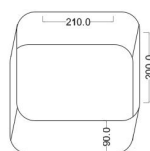

**LX1612R(L)**

size: 160 x 120 x 65 cm

size: 160 x 110 x 65 cm

LX1612R(L)

length:160  
width:120  
Height:65

**LX1813L(R)**

size: 180 x 130 x 65 cm

**LX1812**

# 41.

**LX1818**  
**size: 180 x 180 x 70 cm**  
**4 person jacuzzi**  
**Two 1,5H pumps**

**LX1817**

size: 180 x 170 x 70 cm

4 person jacuzzi  
Two 1,5HP pumps

LX1817

length:180  
width:170  
Height:70

**6 PERSON JACUZZI**  
size: 180 x 200 x 70 cm  
Two 1,5HP pumps

**6 PERSON JACUZZI**  
size: 170 x 170 x 90 cm  
Two 1,5HP pumps

Best Product,  
Best Experience,  
Best feeling.

**6 PERSON JACUZZI**  
size: 180 x 200 x 70 cm  
Two 1,5HP pumps

6 PERSON JACUZZI

length: 180  
width: 200  
Height: 70

**fancyjacuzzi room**  
size: 180 x 180 x 70 cm

**2021**

**size: 200 x 210 x 90 cm**

**8 person jacuzzi**

**Two 2HP pumps**

**2021**

length: 210  
width: 200  
Height: 90

**8 PERSON JACUZZI**  
size: 200 x 200 x 90 cm  
Two 2HP pumps