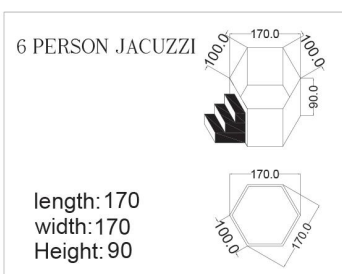

6 PERSON JACUZZI
size: 170 x 170 x 90 cm
Two 1,5HP pumps