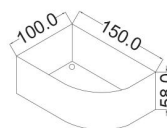

**BOO8/L(R)**

size: 155 x 85 x 53 cm

**BOO8L(R)**

length: 155  
width: 85  
Height: 53

**LG1680 R(R)**  
size: 160 x 80 x 55 cm

LG1680 R(R)

length:160  
width:80  
Height:55

## LU-38CL(R)

size: 140 x 70 x 60 cm

size: 150 x 70 x 60 cm

size: 160 x 70 x 60 cm

size: 170 x 70 x 60 cm

## LU38-CL(R)

length: 170/160/150  
width: 70  
Height: 60

**LU-38CL(R)**

size: 140 x 70 x 60 cm

size: 150 x 70 x 60 cm

size: 160 x 70 x 60 cm

size: 170 x 70 x 60 cm

**LU38-CL(R)**

length: 170/160  
width: 70  
Height: 60

**6557L(R)**  
size: 150 x 100 x 58 cm

6557L(R)

length: 150  
width: 100  
Height: 58