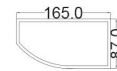

# 21.

**LL1212**  
size: 120 x 120 x 63 cm

**(LB1313)**

size: 130 x 130 x 63 cm

(LB1313)

length: 130  
width: 130  
Height: 63

**LB1414**  
size: 140 x 140 x 50 cm

**LB1515**

size: 150 x 150 x 60 cm

LB1515

length:150  
width:150  
Height:60

**LG1515**  
size: 150 x 150 x 65 cm

**6121L(R)**  
size: 170 x 80 x 60 cm

6121L(R)

length:170  
width:80  
Height:60

27.

**LG1679 L(R)**  
size: 160 x 80 x 60 cm

LG1679 L(R)

length: 160  
width: 80  
Height: 60

**LG1780**  
size: 170 x 80 x 65 cm

**LX1780**  
size: 170 x 80 x 65 cm

**BO12 R(L)**

size: 165 x 87 x 66 cm

BO12 R(L)

length:165  
width:87  
Height:66