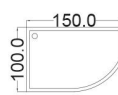

**BOO8/L(R)**

size: 155 x 85 x 53 cm

**BOO8L(R)**

length: 155  
width: 85  
Height: 53

**LG1680 R(R)**  
size: 160 x 80 x 55 cm

LG1680 R(R)

length:160  
width:80  
Height:55

## LU-38CL(R)

size: 140 x 70 x 60 cm

size: 150 x 70 x 60 cm

size: 160 x 70 x 60 cm

size: 170 x 70 x 60 cm

## LU38-CL(R)

length: 170/160/150  
width: 70  
Height: 60

**LU-38CL(R)**

size: 140 x 70 x 60 cm

size: 150 x 70 x 60 cm

size: 160 x 70 x 60 cm

size: 170 x 70 x 60 cm

**LU38-CL(R)**

length: 170/160  
width: 70  
Height: 60

**6557L(R)**  
size: 150 x 100 x 58 cm

6557L(R)

length: 150  
width: 100  
Height: 58