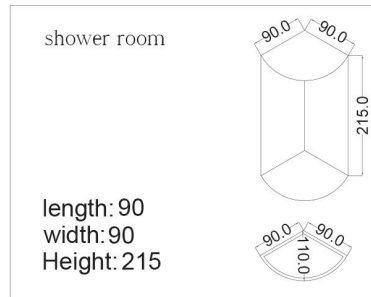

## **Series**

**LU1270R(L)**  
size: 120 x 70 x 60 cm

LU1270R(L)

length: 120  
width: 70  
Height: 60

**LX1370R(L)**  
size: 130 x 70 x 55 cm

LX1370R(L)

length: 160  
width: 80  
Height: 55

**6111L(G)**

## Room Series

**shower room**  
size: 90 x 90 x 215 cm

**shower enclosure tray**  
size: 90 x 90 x 215 cm

**shower enclosure**  
size: 110 x 130 x 215 cm

shower enclosure

length: 110  
width: 130  
Height: 215

**shower room**  
size: 90 x 90 x 215 cm

**shower enclosure**  
**size: 100 x 100 x 205 cm**

57.

**shower room**  
size: 90 x 90 x 215 cm

**shower enclosure tray**  
size: 90 x 90 x 215 cm

**shower enclosure**  
size: 110 x 130 x 215 cm

shower enclosure

length: 110  
width: 130  
Height: 215

59.

**A011**

**size: 0 x 0 x 0 cm**

**sauna room**  
size: 170 x 170 x 215 cm

**S - 332**  
size: 150 x 28 x 22 cm

**S - 334**  
size: 150 x 28 x 37 cm