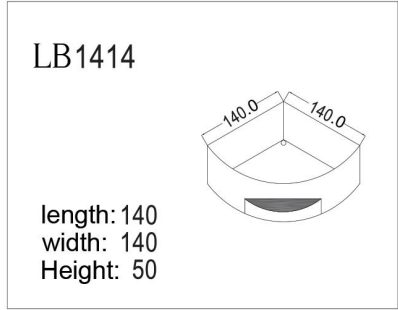

length: 170/160  
width: 70  
Height: 60

**6557L(R)**  
size: 150 x 100 x 58 cm

6557L(R)

length: 150  
width: 100  
Height: 58

# 21.

**LL1212**  
size: 120 x 120 x 63 cm

**(LB1313)**

size: 130 x 130 x 63 cm

(LB1313)

length: 130  
width: 130  
Height: 63

**LB1414**  
size: 140 x 140 x 50 cm

**LB1515**

size: 150 x 150 x 60 cm

LB1515

length:150  
width:150  
Height:60

**LG1515**  
size: 150 x 150 x 65 cm

**6121L(R)**  
size: 170 x 80 x 60 cm

6121L(R)

length:170  
width:80  
Height:60

27.

**LG1679 L(R)**  
size: 160 x 80 x 60 cm

LG1679 L(R)

length: 160  
width: 80  
Height: 60

**LG1780**  
size: 170 x 80 x 65 cm

**LX1780**  
size: 170 x 80 x 65 cm

**BO12 R(L)**

size: 165 x 87 x 66 cm

BO12 R(L)