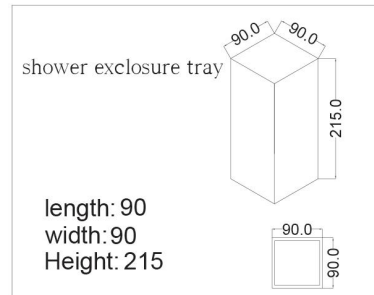

## **Series**

**LU1270R(L)**  
size: 120 x 70 x 60 cm

LU1270R(L)

length: 120  
width: 70  
Height: 60

**LX1370R(L)**  
size: 130 x 70 x 55 cm

LX1370R(L)

length: 160  
width: 80  
Height: 55

**6111L(G)**

**size: 140 x 76 x 50 cm**

6111L(G)

length: 140  
width: 76  
Height: 50

**FU1580**

size: 150 x 85 x 63 cm

**LU-38CL(R)**

size: 140 x 70 x 60 cm

size: 150 x 70 x 60 cm

## Room Series

**shower room**  
size: 90 x 90 x 215 cm

**shower enclosure tray**  
size: 90 x 90 x 215 cm

**shower enclosure**  
size: 110 x 130 x 215 cm

shower enclosure

length: 110  
width: 130  
Height: 215

**shower room**  
size: 90 x 90 x 215 cm

**shower enclosure**  
**size: 100 x 100 x 205 cm**

57.

**shower room**  
size: 90 x 90 x 215 cm

**shower enclosure tray**  
size: 90 x 90 x 215 cm

**shower enclosure**  
size: 110 x 130 x 215 cm