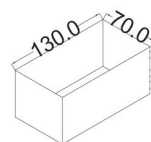

## **Series**

**LU1270R(L)**  
size: 120 x 70 x 60 cm

LU1270R(L)

length: 120  
width: 70  
Height: 60

**LX1370R(L)**  
size: 130 x 70 x 55 cm

LX1370R(L)

length: 160  
width: 80  
Height: 55

**6111L(G)**

**size: 140 x 76 x 50 cm**

6111L(G)

length: 140  
width: 76  
Height: 50

**FU1580**

size: 150 x 85 x 63 cm

**LU-38CL(R)**

size: 140 x 70 x 60 cm

size: 150 x 70 x 60 cm

size: 160 x 70 x 60 cm

size: 170 x 70 x 60 cm

**LU38-CL(R)**

length: 170/160/150

width: 70

Height: 60

**6037R(L)**

size: 150 x 88 x 60 cm

**BOO8/L(R)**

size: 155 x 85 x 53 cm

**BOO8L(R)**

length: 155  
width: 85  
Height: 53

**LG1680 R(R)**  
size: 160 x 80 x 55 cm

LG1680 R(R)

length:160  
width:80  
Height:55