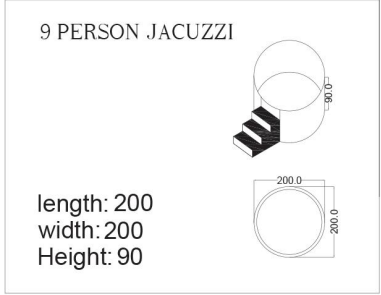

## **Series**

**LU1270R(L)**  
size: 120 x 70 x 60 cm

LU1270R(L)

length: 120  
width: 70  
Height: 60

**LX1370R(L)**  
size: 130 x 70 x 55 cm

LX1370R(L)

length: 160  
width: 80  
Height: 55

**6111L(G)**

**size: 140 x 76 x 50 cm**

6111L(G)

length: 140  
width: 76  
Height: 50

**FU1580**

size: 150 x 85 x 63 cm

**LU-38CL(R)**

size: 140 x 70 x 60 cm

size: 150 x 70 x 60 cm

**6 PERSON JACUZZI**  
size: 170 x 170 x 90 cm  
Two 1,5HP pumps

Best Product,  
Best Experience,  
Best feeling.

**6 PERSON JACUZZI**  
size: 180 x 200 x 70 cm  
Two 1,5HP pumps

6 PERSON JACUZZI

length: 180  
width: 200  
Height: 70

**fancyjacuzzi room**  
size: 180 x 180 x 70 cm

**2021**

**size: 200 x 210 x 90 cm**

**8 person jacuzzi**

**Two 2HP pumps**

**2021**

length: 210  
width: 200  
Height: 90

**8 PERSON JACUZZI**  
size: 200 x 200 x 90 cm  
Two 2HP pumps