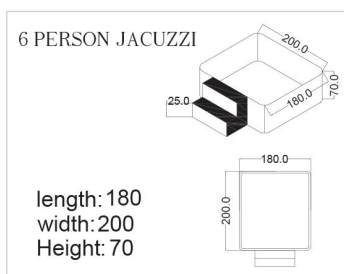

**BOO8/L(R)**

size: 155 x 85 x 53 cm

**BOO8L(R)**

length: 155  
width: 85  
Height: 53

**LG1680 R(R)**  
size: 160 x 80 x 55 cm

LG1680 R(R)

length:160  
width:80  
Height:55

**LX1612R(L)**

size: 160 x 120 x 65 cm

size: 160 x 110 x 65 cm

LX1612R(L)

length:160  
width:120  
Height:65

**LX1813L(R)**

size: 180 x 130 x 65 cm

**LX1812**

# SPA

**Series**

**LX1616**

**size: 160 x 160 x 70 cm**

LX1616

length:160  
width:160  
Height:70

# 41.

**LX1818**  
**size: 180 x 180 x 70 cm**  
**4 person jacuzzi**  
**Two 1,5H pumps**

**LX1817**

size: 180 x 170 x 70 cm

4 person jacuzzi  
Two 1,5HP pumps

LX1817

length:180  
width:170  
Height:70

**6 PERSON JACUZZI**  
size: 180 x 200 x 70 cm  
Two 1,5HP pumps