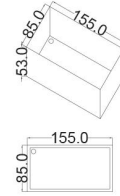

## **Series**

**LU1270R(L)**  
size: 120 x 70 x 60 cm

LU1270R(L)

length: 120  
width: 70  
Height: 60

**LX1370R(L)**  
size: 130 x 70 x 55 cm

LX1370R(L)

length: 160  
width: 80  
Height: 55

**6111L(G)**

**size: 140 x 76 x 50 cm**

6111L(G)

length: 140  
width: 76  
Height: 50

**FU1580**

size: 150 x 85 x 63 cm

**LU-38CL(R)**

size: 140 x 70 x 60 cm

size: 150 x 70 x 60 cm

size: 160 x 70 x 60 cm

size: 170 x 70 x 60 cm

**LU38-CL(R)**

length: 170/160/150

width: 70

Height: 60

**6037R(L)**

size: 150 x 88 x 60 cm

**BOO8/L(R)**

size: 155 x 85 x 53 cm

**BOO8L(R)**

length: 155  
width: 85  
Height: 53

**LG1680 R(R)**  
size: 160 x 80 x 55 cm

LG1680 R(R)

length:160  
width:80  
Height:55