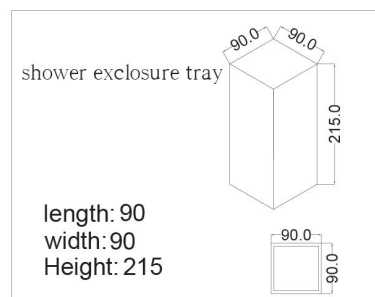

## **Series**

**LU1270R(L)**  
size: 120 x 70 x 60 cm

LU1270R(L)

length: 120  
width: 70  
Height: 60

**LX1370R(L)**  
size: 130 x 70 x 55 cm

LX1370R(L)

length: 160  
width: 80  
Height: 55

**6111L(G)**

**size: 140 x 76 x 50 cm**

6111L(G)

length: 140  
width: 76  
Height: 50

**FU1580**

size: 150 x 85 x 63 cm

**LU-38CL(R)**

size: 140 x 70 x 60 cm

size: 150 x 70 x 60 cm

## Room Series

**shower room**  
size: 90 x 90 x 215 cm

**shower enclosure tray**  
size: 90 x 90 x 215 cm

**shower enclosure**  
size: 110 x 130 x 215 cm

shower enclosure

length: 110  
width: 130  
Height: 215

**shower room**  
size: 90 x 90 x 215 cm

**shower enclosure**  
**size: 100 x 100 x 205 cm**

57.

**shower room**  
size: 90 x 90 x 215 cm

**shower enclosure tray**  
size: 90 x 90 x 215 cm

**shower enclosure**  
size: 110 x 130 x 215 cm