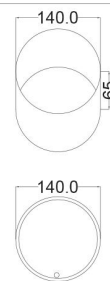

**LL1890R(L)**  
size: 180 x 85 x 60 cm

LL1890R(L)

length: 180  
width: 85  
Height: 60

33.

**2029(R)**

size: 170 x 120 x 65 cm

2029(R)

length:170  
width:120  
Height:65

**LX1612R(L)**

size: 160 x 120 x 65 cm

size: 160 x 110 x 65 cm

LX1612R(L)

length:160  
width:120  
Height:65

**LX1813L(R)**

size: 180 x 130 x 65 cm

**LX1812**

size: 180 x 120 x 65 cm

**LX1712**

size: 180 x 120 x 65 cm

LX1813L(R)

length:180  
width:130  
Height:65

**LX1814**

**size: 180 x 140 x 70 cm**

LX1814

length:180  
width:140  
Height:70

**LX1414**

**size: 140 x 140 x 65 cm**

LX1414

length:140  
width:140  
Height:65

A dynamic graphic of a blue water splash or wave that flows from the left side of the page, passing behind the 'SPA' text. The water is depicted with realistic ripples and a bright blue color.