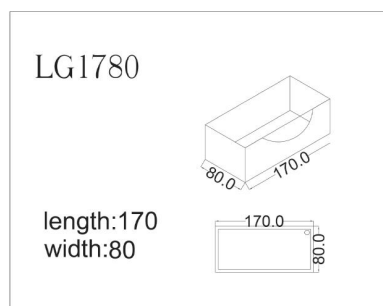

# 21.

**LL1212**  
size: 120 x 120 x 63 cm

**(LB1313)**

size: 130 x 130 x 63 cm

(LB1313)

length: 130  
width: 130  
Height: 63

**LB1414**  
size: 140 x 140 x 50 cm

**LB1515**

size: 150 x 150 x 60 cm

LB1515

length:150  
width:150  
Height:60

**LG1515**  
size: 150 x 150 x 65 cm

**6121L(R)**  
size: 170 x 80 x 60 cm

6121L(R)

length:170  
width:80  
Height:60

27.

**LG1679 L(R)**  
size: 160 x 80 x 60 cm

LG1679 L(R)

length: 160  
width: 80  
Height: 60

**LG1780**  
size: 170 x 80 x 65 cm

**LX1780**  
size: 170 x 80 x 65 cm

**BO12 R(L)**

size: 165 x 87 x 66 cm

BO12 R(L)

length:165  
width:87  
Height:66