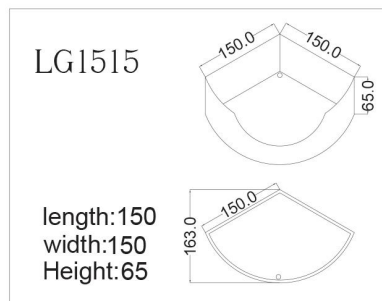

length: 170/160  
width: 70  
Height: 60

**6557L(R)**  
size: 150 x 100 x 58 cm

6557L(R)

length: 150  
width: 100  
Height: 58

# 21.

**LL1212**  
size: 120 x 120 x 63 cm

**(LB1313)**

size: 130 x 130 x 63 cm

(LB1313)

length: 130  
width: 130  
Height: 63

**LB1414**  
size: 140 x 140 x 50 cm

**LB1515**

size: 150 x 150 x 60 cm

LB1515

length:150  
width:150  
Height:60

**LG1515**  
size: 150 x 150 x 65 cm

**6121L(R)**  
size: 170 x 80 x 60 cm

6121L(R)

length:170  
width:80  
Height:60

27.

**LG1679 L(R)**  
size: 160 x 80 x 60 cm

LG1679 L(R)

length: 160  
width: 80  
Height: 60

**LG1780**  
size: 170 x 80 x 65 cm

**LX1780**  
size: 170 x 80 x 65 cm

**BO12 R(L)**

size: 165 x 87 x 66 cm

BO12 R(L)