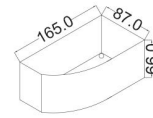

# 21.

**LL1212**  
size: 120 x 120 x 63 cm

**(LB1313)**

size: 130 x 130 x 63 cm

(LB1313)

length: 130  
width: 130  
Height: 63

**LB1414**  
size: 140 x 140 x 50 cm

**LB1515**

size: 150 x 150 x 60 cm

LB1515

length:150  
width:150  
Height:60

**LG1515**  
size: 150 x 150 x 65 cm

**6121L(R)**  
size: 170 x 80 x 60 cm

6121L(R)

length:170  
width:80  
Height:60

27.

**LG1679 L(R)**  
size: 160 x 80 x 60 cm

LG1679 L(R)

length: 160  
width: 80  
Height: 60

**LG1780**  
size: 170 x 80 x 65 cm

**LX1780**  
size: 170 x 80 x 65 cm

**BO12 R(L)**

size: 165 x 87 x 66 cm

BO12 R(L)

length:165  
width:87  
Height:66