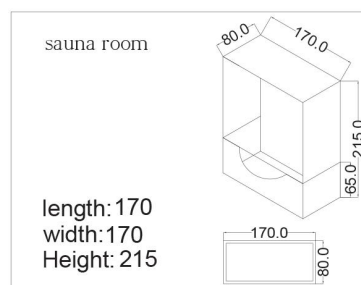

**BOO8/L(R)**

size: 155 x 85 x 53 cm

**BOO8L(R)**

length: 155  
width: 85  
Height: 53

**LG1680 R(R)**  
size: 160 x 80 x 55 cm

LG1680 R(R)

length:160  
width:80  
Height:55

## Room Series

**shower room**  
size: 90 x 90 x 215 cm

**shower enclosure tray**  
size: 90 x 90 x 215 cm

**shower enclosure**  
size: 110 x 130 x 215 cm

shower enclosure

length: 110  
width: 130  
Height: 215

**shower room**  
size: 90 x 90 x 215 cm

**shower enclosure**  
**size: 100 x 100 x 205 cm**

57.

**shower room**  
size: 90 x 90 x 215 cm

**shower enclosure tray**  
size: 90 x 90 x 215 cm

**shower enclosure**  
size: 110 x 130 x 215 cm

shower enclosure

length: 110  
width: 130  
Height: 215

59.

**A011**

**size: 0 x 0 x 0 cm**

**sauna room**  
size: 170 x 170 x 215 cm

**S - 332**  
size: 150 x 28 x 22 cm

**S - 334**  
size: 150 x 28 x 37 cm