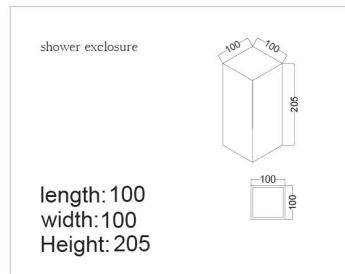

## **Series**

**LU1270R(L)**  
size: 120 x 70 x 60 cm

LU1270R(L)

length: 120  
width: 70  
Height: 60

**LX1370R(L)**  
size: 130 x 70 x 55 cm

LX1370R(L)

length: 160  
width: 80  
Height: 55

**6111L(G)**

**size: 140 x 76 x 50 cm**

6111L(G)

length: 140  
width: 76  
Height: 50

**FU1580**

size: 150 x 85 x 63 cm

**LU-38CL(R)**

size: 140 x 70 x 60 cm

size: 150 x 70 x 60 cm

## Room Series

**shower room**  
size: 90 x 90 x 215 cm

**shower enclosure tray**  
size: 90 x 90 x 215 cm

**shower enclosure**  
size: 110 x 130 x 215 cm

shower enclosure

length: 110  
width: 130  
Height: 215

**shower room**  
size: 90 x 90 x 215 cm

**shower enclosure**  
**size: 100 x 100 x 205 cm**

57.

**shower room**  
size: 90 x 90 x 215 cm

**shower enclosure tray**  
size: 90 x 90 x 215 cm

**shower enclosure**  
size: 110 x 130 x 215 cm