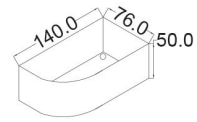

## **Series**

**LU1270R(L)**  
size: 120 x 70 x 60 cm

LU1270R(L)

length: 120  
width: 70  
Height: 60

**LX1370R(L)**  
size: 130 x 70 x 55 cm

LX1370R(L)

length: 160  
width: 80  
Height: 55

**6111L(G)**

**size: 140 x 76 x 50 cm**

6111L(G)

length: 140  
width: 76  
Height: 50

**FU1580**

size: 150 x 85 x 63 cm

**LU-38CL(R)**

size: 140 x 70 x 60 cm

size: 150 x 70 x 60 cm

size: 160 x 70 x 60 cm

size: 170 x 70 x 60 cm

**LU38-CL(R)**

length: 170/160/150

width: 70

Height: 60

**6037R(L)**

size: 150 x 88 x 60 cm

**BOO8/L(R)**

size: 155 x 85 x 53 cm

**BOO8L(R)**

length: 155  
width: 85  
Height: 53

**LG1680 R(R)**  
size: 160 x 80 x 55 cm

LG1680 R(R)

length:160  
width:80  
Height:55