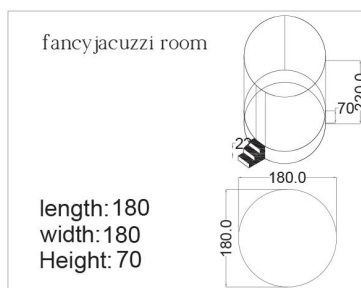

**LX1612R(L)**

size: 160 x 120 x 65 cm

size: 160 x 110 x 65 cm

LX1612R(L)

length:160  
width:120  
Height:65

**LX1813L(R)**

size: 180 x 130 x 65 cm

**LX1812**

# 41.

**LX1818**  
**size: 180 x 180 x 70 cm**  
**4 person jacuzzi**  
**Two 1,5H pumps**

**LX1817**

size: 180 x 170 x 70 cm

4 person jacuzzi  
Two 1,5HP pumps

LX1817

length:180  
width:170  
Height:70

**6 PERSON JACUZZI**  
size: 180 x 200 x 70 cm  
Two 1,5HP pumps

**6 PERSON JACUZZI**  
size: 170 x 170 x 90 cm  
Two 1,5HP pumps

Best Product,  
Best Experience,  
Best feeling.

**6 PERSON JACUZZI**  
size: 180 x 200 x 70 cm  
Two 1,5HP pumps

6 PERSON JACUZZI

length: 180  
width: 200  
Height: 70

**fancyjacuzzi room**  
size: 180 x 180 x 70 cm

**2021**

**size: 200 x 210 x 90 cm**

**8 person jacuzzi**

**Two 2HP pumps**

**2021**

length: 210  
width: 200  
Height: 90

**8 PERSON JACUZZI**  
size: 200 x 200 x 90 cm  
Two 2HP pumps