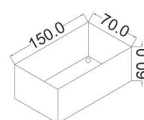

**BOO8/L(R)**

size: 155 x 85 x 53 cm

**BOO8L(R)**

length: 155  
width: 85  
Height: 53

**LG1680 R(R)**  
size: 160 x 80 x 55 cm

LG1680 R(R)

length:160  
width:80  
Height:55

## LU-38CL(R)

size: 140 x 70 x 60 cm

size: 150 x 70 x 60 cm

size: 160 x 70 x 60 cm

size: 170 x 70 x 60 cm

## LU38-CL(R)

length: 170/160/150  
width: 70  
Height: 60

**LU-38CL(R)**

size: 140 x 70 x 60 cm

size: 150 x 70 x 60 cm

size: 160 x 70 x 60 cm

size: 170 x 70 x 60 cm

**LU38-CL(R)**

length: 170/160  
width: 70  
Height: 60

**6557L(R)**  
size: 150 x 100 x 58 cm

6557L(R)

length: 150  
width: 100  
Height: 58