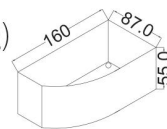

## **Series**

**LU1270R(L)**  
size: 120 x 70 x 60 cm

LU1270R(L)

length: 120  
width: 70  
Height: 60

**LX1370R(L)**  
size: 130 x 70 x 55 cm

LX1370R(L)

length: 160  
width: 80  
Height: 55

**6111L(G)**

**size: 140 x 76 x 50 cm**

6111L(G)

length: 140  
width: 76  
Height: 50

**FU1580**

size: 150 x 85 x 63 cm

**LU-38CL(R)**

size: 140 x 70 x 60 cm

size: 150 x 70 x 60 cm

size: 160 x 70 x 60 cm

size: 170 x 70 x 60 cm

**LU38-CL(R)**

length: 170/160/150

width: 70

Height: 60

**6037R(L)**

size: 150 x 88 x 60 cm

**BOO8/L(R)**

size: 155 x 85 x 53 cm

**BOO8L(R)**

length: 155  
width: 85  
Height: 53

**LG1680 R(R)**  
size: 160 x 80 x 55 cm

LG1680 R(R)

length:160  
width:80  
Height:55