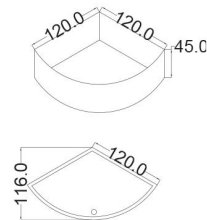

LB1212
size: 120 x 120 x 45 cm

LB1212

length:120
width:120
Height:45